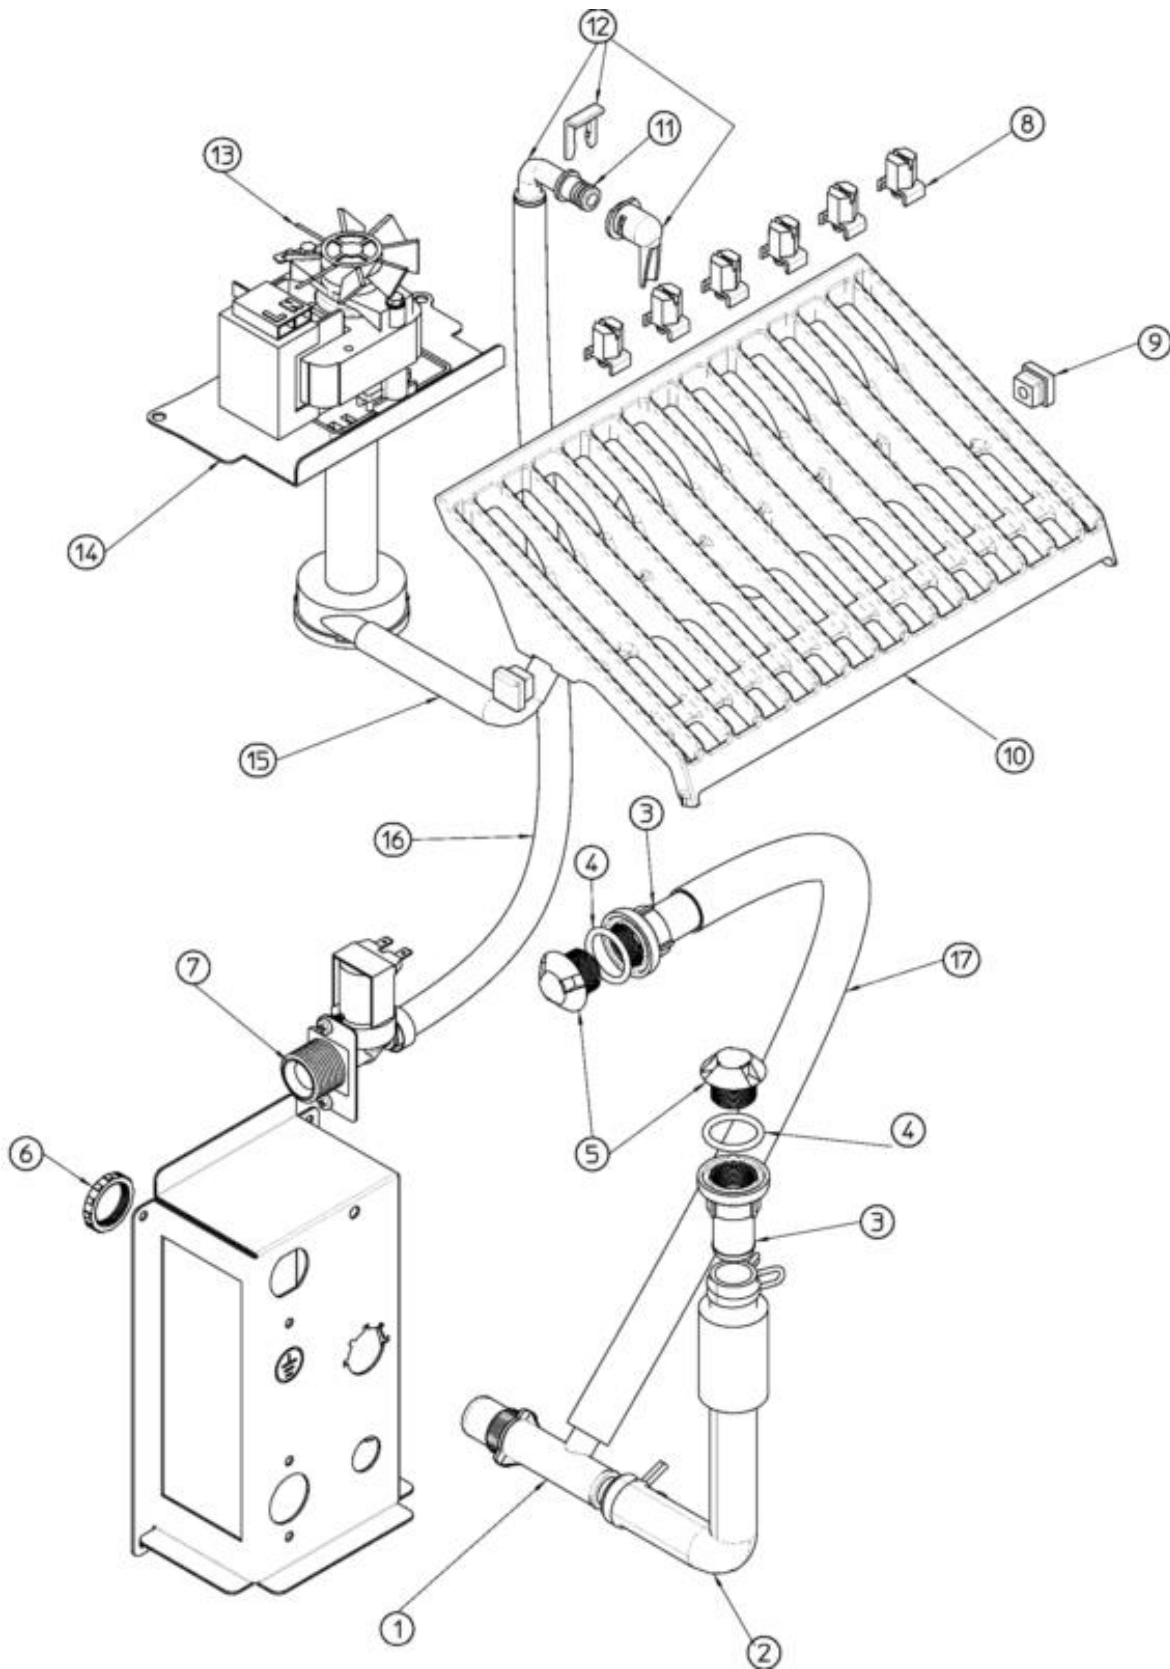

Pos	Code	Description
0001	702671 00	UNIT BASE
0002	650382 01	LEG
0003	782119 01R	STORAGE BIN ASSY
0004	722566 00	LEFT SIDE PANEL
0005	661070 00	PLASTIC PROTECTION
0006	702705 00	WATER HOOK UP PANEL
0007	702666 00	REAR PANEL
0008	742033 05	EVAPORATOR PLASTIC COVER
0009	781536 00R	TOP PANEL ASSY
0010	660388 01	CURTAIN BRACKET (LEFT)
0011	660750 05	EVAPORATOR HOUSING
0012	660388 00	CURTAIN BRACKET (RIGHT)
0013	732017 01	BULB HOLDER
0014	460047 00	SPRING
0015	660741 00	PLASTIC PLUG
0016	784457 06R	CURTAIN ASSY
0017	660816 00	SHOCK ABSORBER
0018	660286 00	BUSHING
0019	782102 52R	BIN DOOR ASSY
0020	722564 00	FRONT PANEL
0021	661092 00	THERMOSTATS PLASTIC HOUSING
0022	661092 02	THERMOSTATS PLASTIC COVER
0023	722567 00	RIGHT SIDE PANEL

REFRIGERANT SYSTEM – AIR COOLED

Pos	Code	Description
0001	670100 17	COMPRESSOR
0002	650106 00	CAP
0003	670012 00	VALVE CORE
0004	650109 00	VALVE BODY
0005	620544 00	AIR COOLED CONDENSER
0006	620419 61	FAN MOTOR BRACKET
0007	630003 05	DRIER
0008	620306 27	HOT GAS VALVE BODY
0009	620306 48	COIL - 230/50-60
0010	630137 01	MECHANICAL FILTER
0011	784444 32	SUCTION LINE ASSY
0012	784615 01	EVAPORATOR ASSY
0013	620419 39	FAN BLADE
0014	620419 02	FAN MOTOR - 230/50-60
0015	EMB 2252347	CAPACITOR - 230/50/1
0016	CUB 405172	RELAY - 230/50/1
0017	CUB 102186	RELAY
0018	660386 00	PLASTIC CLIP
0019	741114 01R	BULB HOLDER

Pos	Code	Description
0001	660224 00	TEE TUBE
0001	660993 00	WATER DRAIN FITTING - WATER COOLED
0002	610148 10	TUBE
0003	660219 02	BIN DRAIN
0004	640134 00	O RING 4093
0005	660211 01	DRAIN FILTER
0006	660535 00	PLASTIC NUT
0007	650105 65	WATER INLET VALVE ASSY - AIR COOLED
0008	660558 00	SPRAY NOZZLE
0009	660557 00	SPRAY CUP
0010	661082 00	SPRAY BAR & CHUTE
0011	640041 31	O RING
0012	793172 00R	WATER INLET ELBOW ASSY
0013	620423 00	WATER PUMP - 230/50/1
0014	724485 00	METAL BRACKET
0015	610204 01	TUBE
0016	281900 01	TUBE 16X10
0017	610170 00	DRAIN HOSE