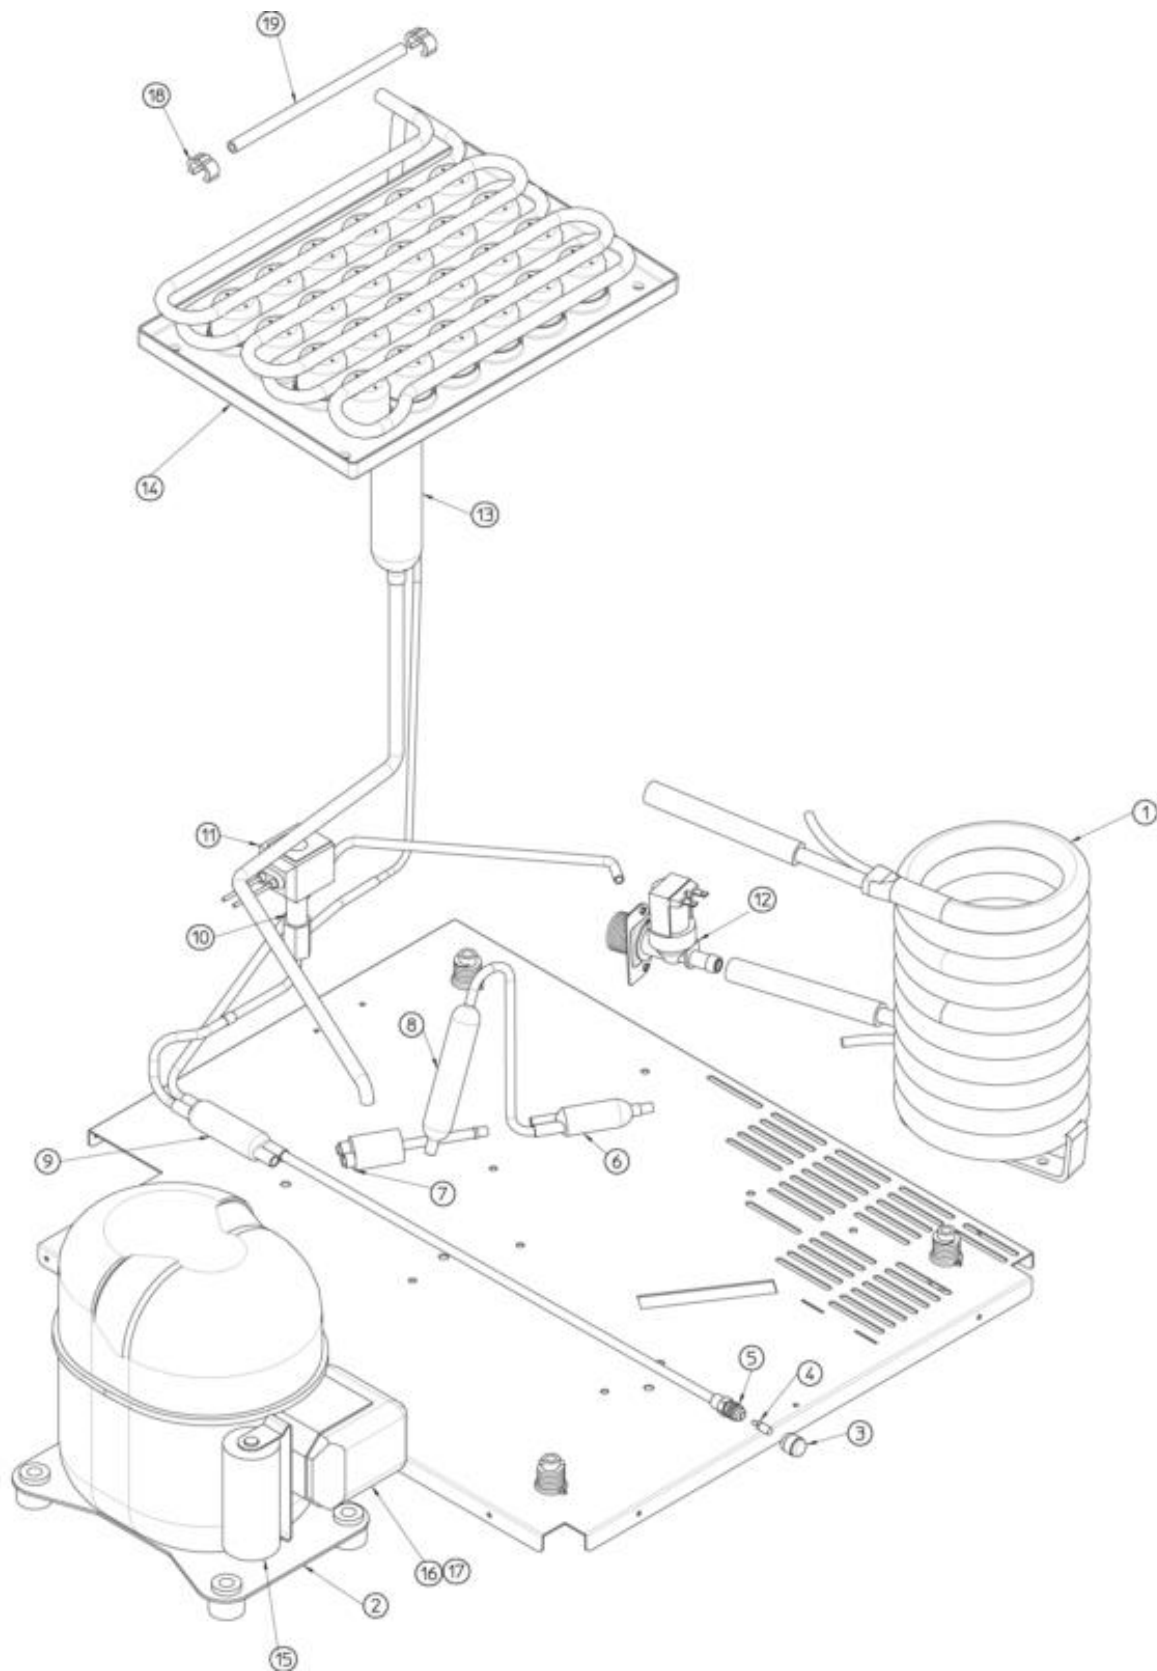

Ice-O-Matic Ice. Pure and Simple™

ICEU 66

SPARE PARTS LIST

REV. 07/2016

ICE-O-Matic
11100 East 45th Ave
Denver, Colorado 80239

- 1 UNIT PANELS
- 2 REFRIGERANT SYSTEM – AIR COOLED
- 3 REFRIGERANT SYSTEM – WATER COOLED
- 4 WATER SYSTEM
- 5 CONTROL BOX

Pos	Code	Description
0001	702671 00	UNIT BASE
0002	650382 01	LEG
0003	782119 01R	STORAGE BIN ASSY
0004	722566 00	LEFT SIDE PANEL
0005	661070 00	PLASTIC PROTECTION
0006	702705 00	WATER HOOK UP PANEL
0007	702666 00	REAR PANEL
0008	742033 05	EVAPORATOR PLASTIC COVER
0009	781536 00R	TOP PANEL ASSY
0010	660388 01	CURTAIN BRACKET (LEFT)
0011	660750 05	EVAPORATOR HOUSING
0012	660388 00	CURTAIN BRACKET (RIGHT)
0013	732017 01	BULB HOLDER
0014	460047 00	SPRING
0015	660741 00	PLASTIC PLUG
0016	784457 06R	CURTAIN ASSY
0017	660816 00	SHOCK ABSORBER
0018	660286 00	BUSHING
0019	782102 52R	BIN DOOR ASSY
0020	722564 00	FRONT PANEL
0021	661092 00	THERMOSTATS PLASTIC HOUSING
0022	661092 02	THERMOSTATS PLASTIC COVER
0023	722567 00	RIGHT SIDE PANEL

REFRIGERANT SYSTEM – AIR COOLED

Pos	Code	Description
0001	670100 17	COMPRESSOR
0002	650106 00	CAP
0003	670012 00	VALVE CORE
0004	650109 00	VALVE BODY
0005	620544 00	AIR COOLED CONDENSER
0006	620419 61	FAN MOTOR BRACKET
0007	630003 05	DRIER
0008	620306 27	HOT GAS VALVE BODY
0009	620306 48	COIL - 230/50-60
0010	630137 01	MECHANICAL FILTER
0011	784444 32	SUCTION LINE ASSY
0012	784615 01	EVAPORATOR ASSY
0013	620419 39	FAN BLADE
0014	620419 02	FAN MOTOR - 230/50-60
0015	EMB 2252347	CAPACITOR - 230/50/1
0016	CUB 405172	RELAY - 230/50/1
0017	CUB 102186	RELAY
0018	660386 00	PLASTIC CLIP
0019	741114 01R	BULB HOLDER