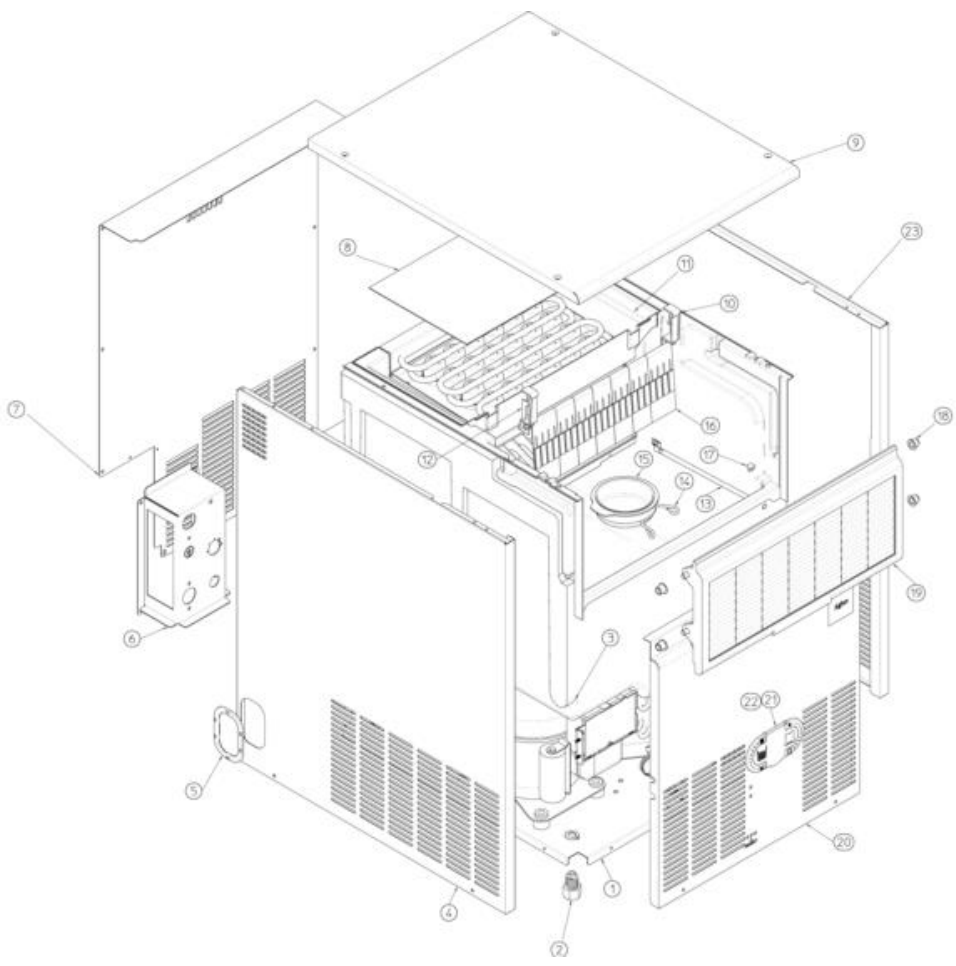

Ice-O-Matic Ice. Pure and Simple™

ICEU 66

SPARE PARTS LIST

REV. 07/2016

ICE-O-Matic
11100 East 45th Ave
Denver, Colorado 80239

- 1 UNIT PANELS
- 2 REFRIGERANT SYSTEM – AIR COOLED
- 3 REFRIGERANT SYSTEM – WATER COOLED
- 4 WATER SYSTEM
- 5 CONTROL BOX

Pos	Code	Description
0001	702671 00	UNIT BASE
0002	650382 01	LEG
0003	782119 01R	STORAGE BIN ASSY
0004	722566 00	LEFT SIDE PANEL
0005	661070 00	PLASTIC PROTECTION
0006	702705 00	WATER HOOK UP PANEL
0007	702666 00	REAR PANEL
0008	742033 05	EVAPORATOR PLASTIC COVER
0009	781536 00R	TOP PANEL ASSY
0010	660388 01	CURTAIN BRACKET (LEFT)
0011	660750 05	EVAPORATOR HOUSING
0012	660388 00	CURTAIN BRACKET (RIGHT)
0013	732017 01	BULB HOLDER
0014	460047 00	SPRING
0015	660741 00	PLASTIC PLUG
0016	784457 06R	CURTAIN ASSY
0017	660816 00	SHOCK ABSORBER
0018	660286 00	BUSHING
0019	782102 52R	BIN DOOR ASSY
0020	722564 00	FRONT PANEL
0021	661092 00	THERMOSTATS PLASTIC HOUSING
0022	661092 02	THERMOSTATS PLASTIC COVER
0023	722567 00	RIGHT SIDE PANEL