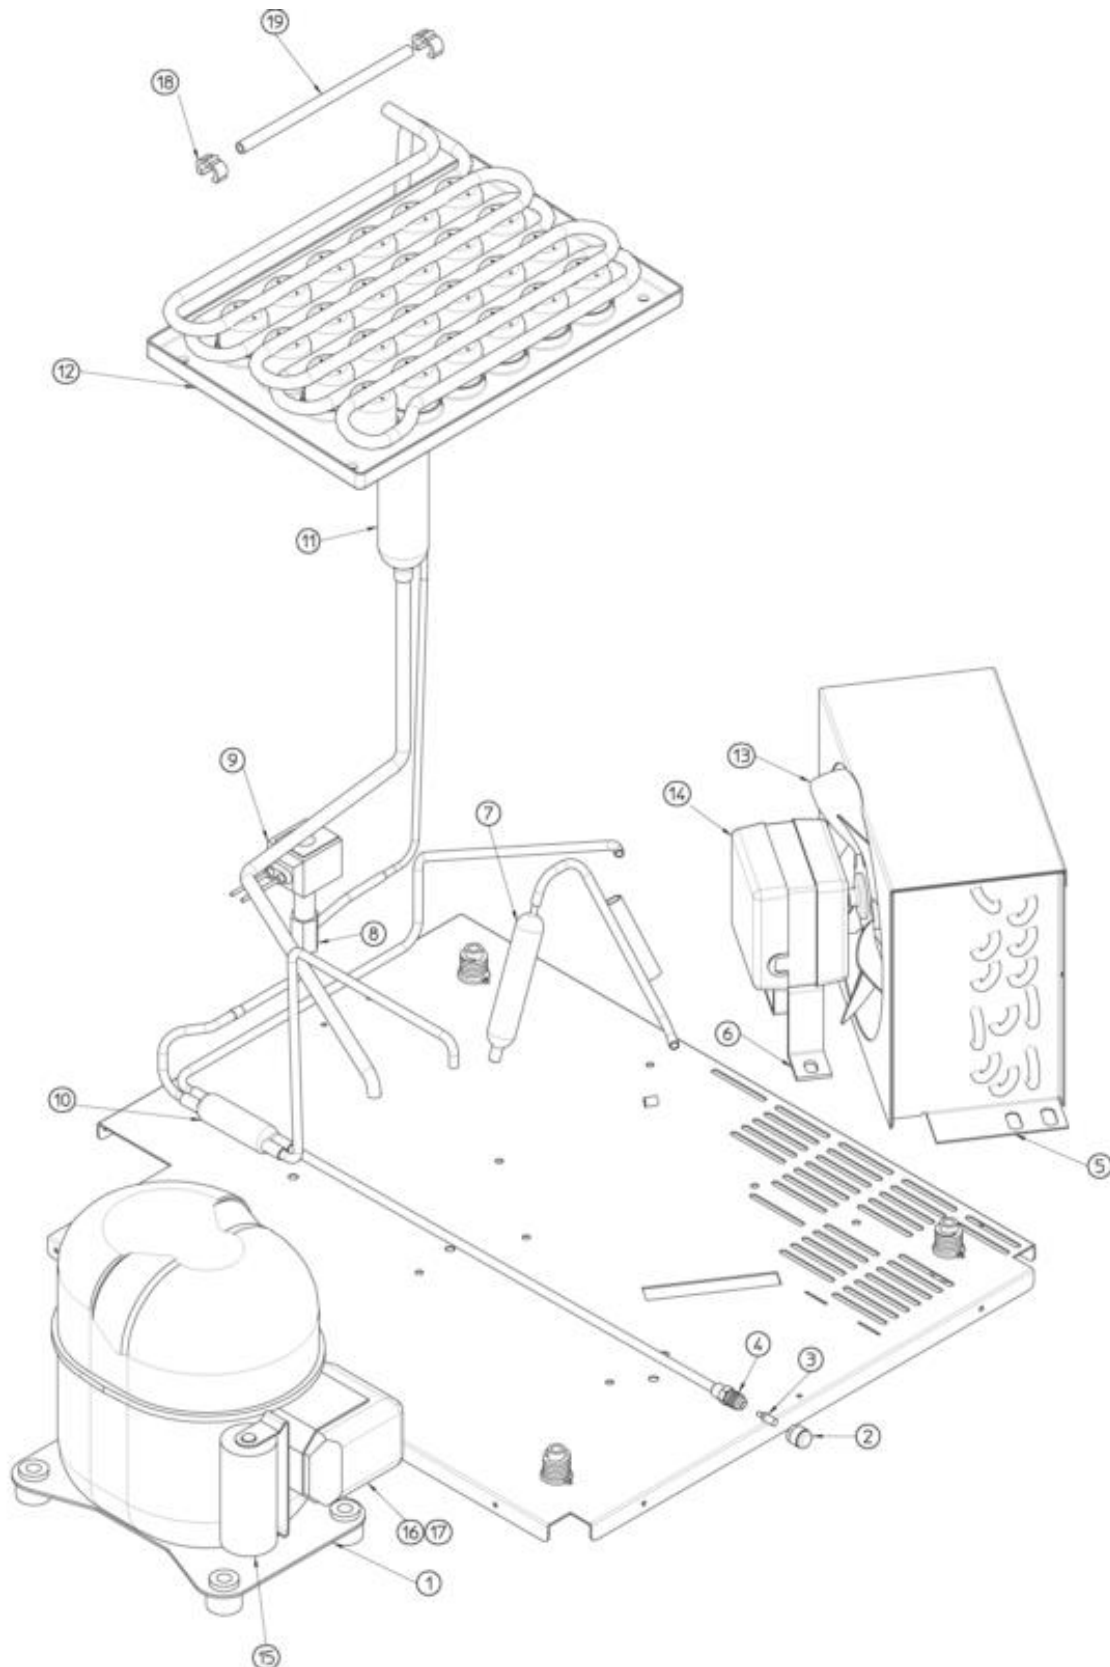

Ice-O-Matic Ice. Pure and Simple™

ICEU 66

SPARE PARTS LIST

REV. 07/2016

ICE-O-Matic
11100 East 45th Ave
Denver, Colorado 80239

- 1 UNIT PANELS
- 2 REFRIGERANT SYSTEM – AIR COOLED
- 3 REFRIGERANT SYSTEM – WATER COOLED
- 4 WATER SYSTEM
- 5 CONTROL BOX

Pos	Code	Description
0001	702671 00	UNIT BASE
0002	650382 01	LEG
0003	782119 01R	STORAGE BIN ASSY
0004	722566 00	LEFT SIDE PANEL
0005	661070 00	PLASTIC PROTECTION
0006	702705 00	WATER HOOK UP PANEL
0007	702666 00	REAR PANEL
0008	742033 05	EVAPORATOR PLASTIC COVER
0009	781536 00R	TOP PANEL ASSY
0010	660388 01	CURTAIN BRACKET (LEFT)
0011	660750 05	EVAPORATOR HOUSING
0012	660388 00	CURTAIN BRACKET (RIGHT)
0013	732017 01	BULB HOLDER
0014	460047 00	SPRING
0015	660741 00	PLASTIC PLUG
0016	784457 06R	CURTAIN ASSY
0017	660816 00	SHOCK ABSORBER
0018	660286 00	BUSHING
0019	782102 52R	BIN DOOR ASSY
0020	722564 00	FRONT PANEL
0021	661092 00	THERMOSTATS PLASTIC HOUSING
0022	661092 02	THERMOSTATS PLASTIC COVER
0023	722567 00	RIGHT SIDE PANEL

REFRIGERANT SYSTEM – AIR COOLED

Pos	Code	Description
0001	670100 17	COMPRESSOR
0002	650106 00	CAP
0003	670012 00	VALVE CORE
0004	650109 00	VALVE BODY
0005	620544 00	AIR COOLED CONDENSER
0006	620419 61	FAN MOTOR BRACKET
0007	630003 05	DRIER
0008	620306 27	HOT GAS VALVE BODY
0009	620306 48	COIL - 230/50-60
0010	630137 01	MECHANICAL FILTER
0011	784444 32	SUCTION LINE ASSY
0012	784615 01	EVAPORATOR ASSY
0013	620419 39	FAN BLADE
0014	620419 02	FAN MOTOR - 230/50-60
0015	EMB 2252347	CAPACITOR - 230/50/1
0016	CUB 405172	RELAY - 230/50/1
0017	CUB 102186	RELAY
0018	660386 00	PLASTIC CLIP
0019	741114 01R	BULB HOLDER